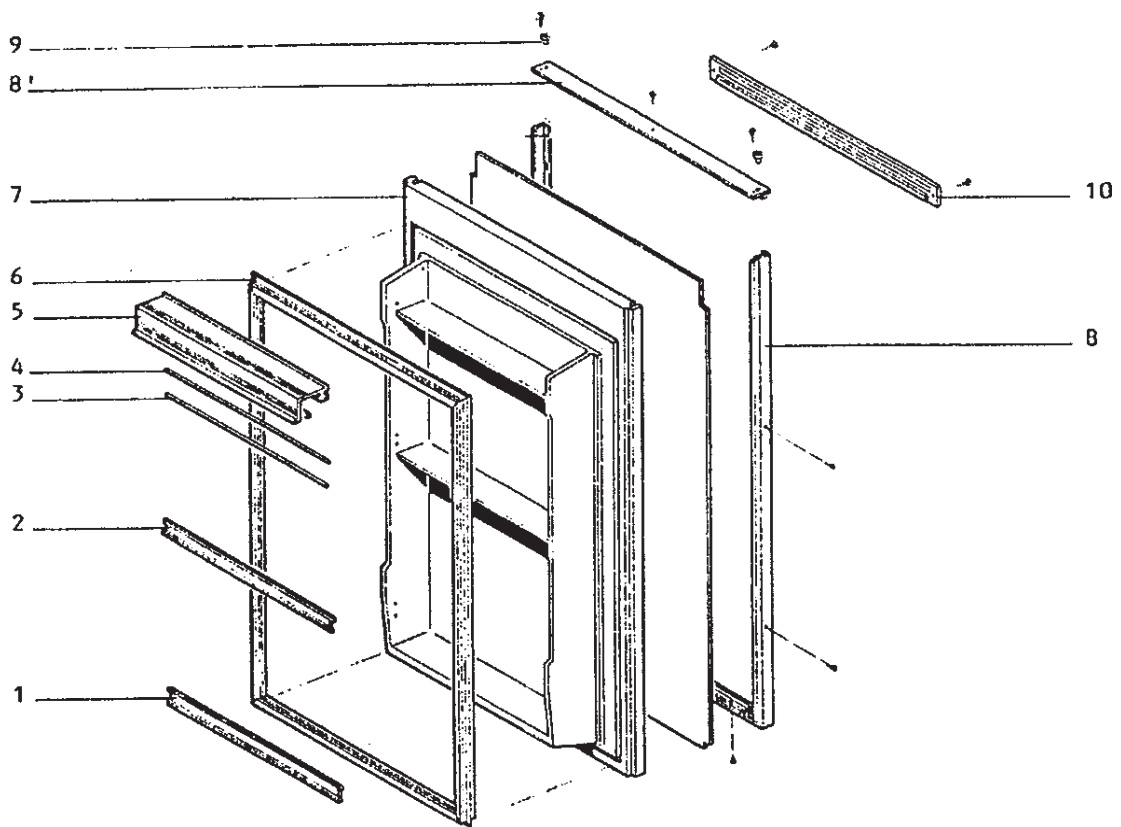

Lower Door Assembly - DE-828, EV-828 & DE-828(24V)